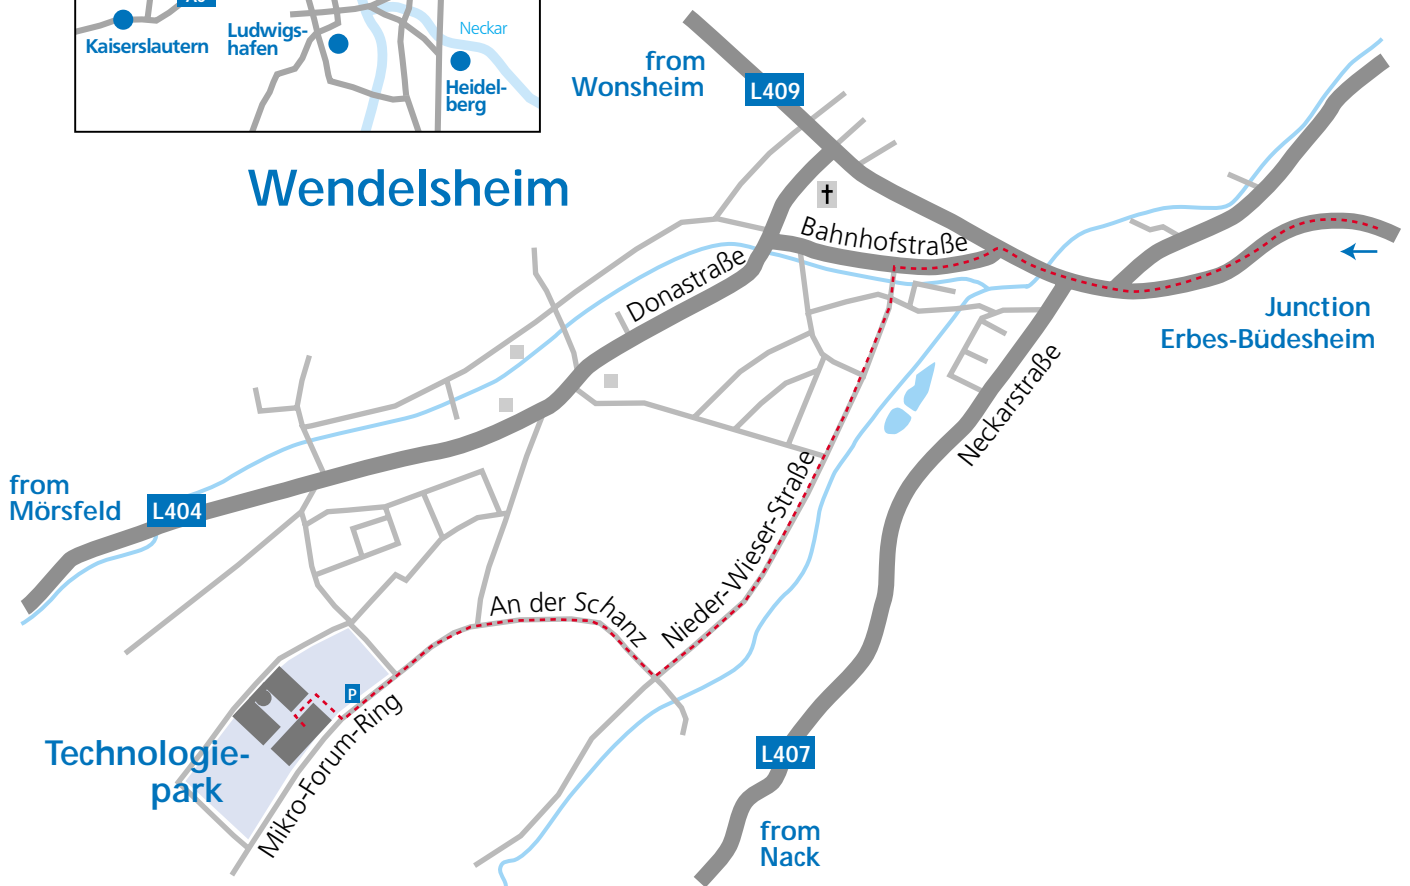

EHRFELD
Mikrotechnik BTS

Ehrfeld Mikrotechnik BTS GmbH

Mikroforum Ring 1

D-55234 Wendelsheim

Tel. +49 (0) 67 34 / 91 93 00

Fax +49 (0) 67 34 / 91 93 05

www.ehrfeld.com

How to find Ehrfeld Mikrotechnik BTS at Wendelsheim Mikroforum

- * Traveling by motorway A63, leave at junction Erbes-Büdesheim (next junction south of motorway intersection "Autobahnkreuz Alzey").
- * Take road L409 in the direction "Wendelsheim".
- * Shortly after entering Wendelsheim follow the signs "Mikro Forum"
- * Turn in Wendelsheim left into "Bahnhofstraße", direction "Mörsfeld, Nieder-Wiesen". After a few meters turn left into "Nieder-Wieser-Straße", direction "Kriegsfeld, Nieder-Wiesen".
- * After approx. 1 km after leaving Wendelsheim, turn right into road named "An der Schanz", leading directly to the Mikroforum at Mikroforum Ring.